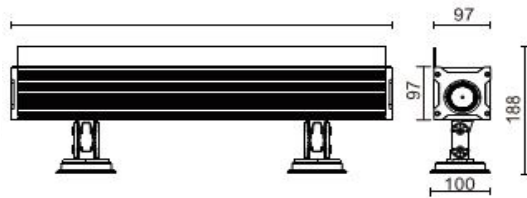

## Specification

- 36 x 1W LEDs Hi-Power LEDs
- Single Color ( CCT 3000K,4000K,6000K ) , RGB color
- IP65
- Input Voltage 100 - 240 Vac
- Power Consumption 42W
- Beam Angle 30°
- Luminous Flux 3240lm(3000K) , 3960lm(6000K)
- length 457 mm
- DMX512 Control
- 30,000 hrs average life time
- Operation Temp : -20°C ~ 50°C